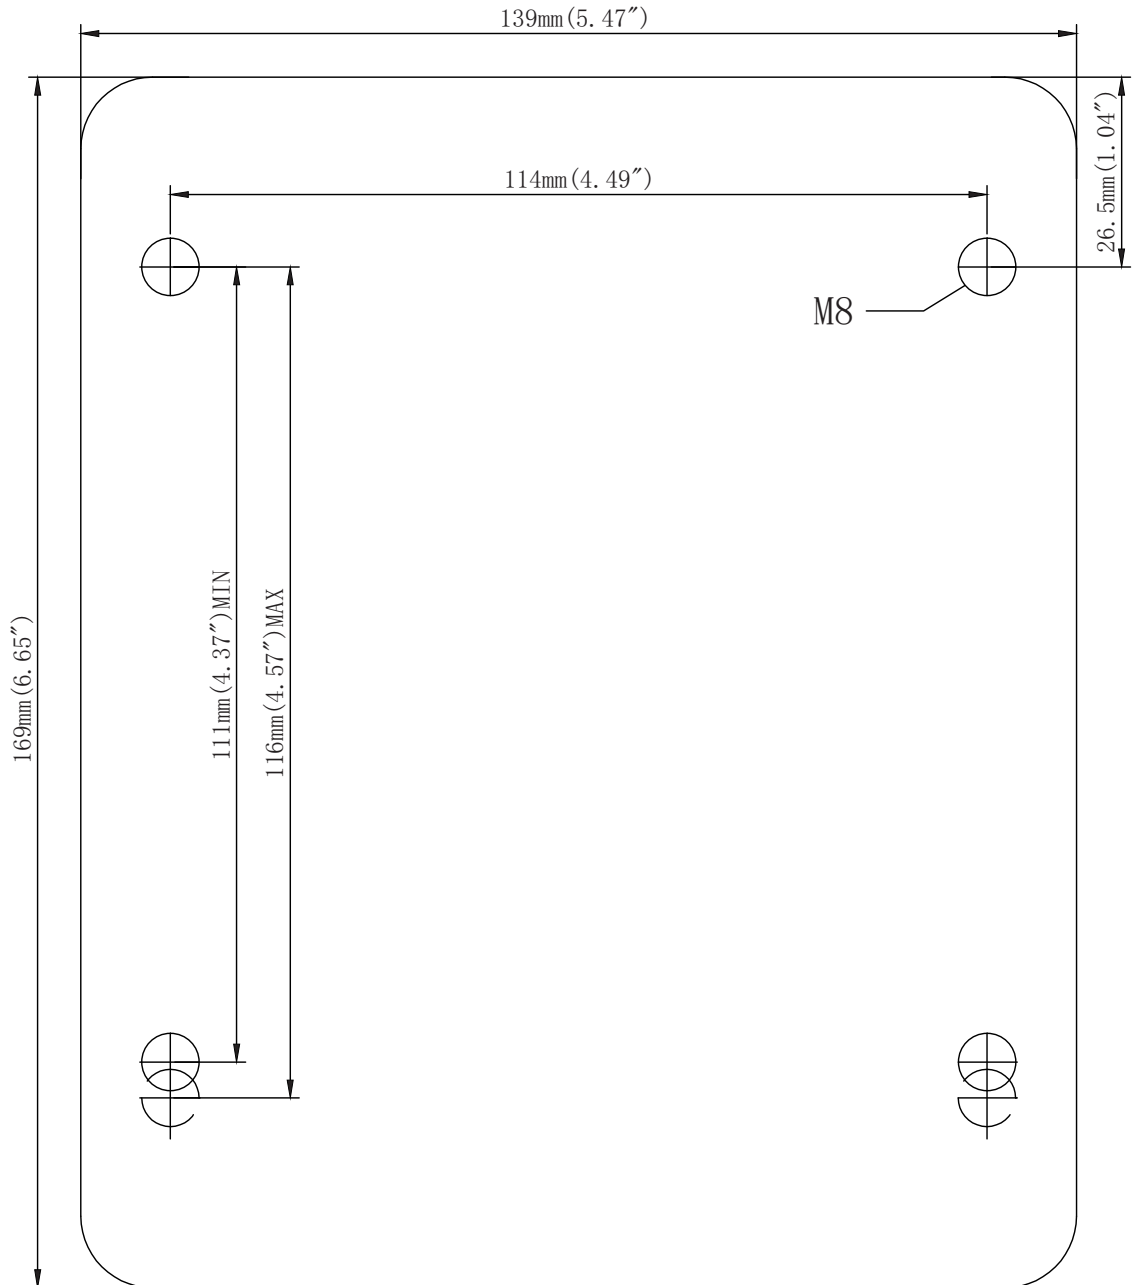

AP-270-MNT-V1/V2 Mounting Kit

Mounting Template

Use the image below as template for mounting your AP-270-MNT-V1 or AP-270-MNT-V2 Mounting Kit.

0511611-01